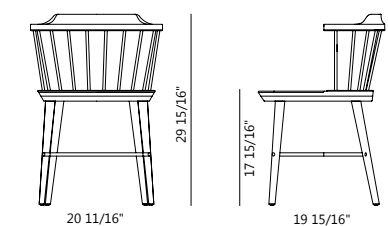

Code EX-S211
Materials Solid wood frame,
Blackened stainless steel
Dimensions W20 11/16" x D19 15/16" x H29 15/16"
Seating height: 17 15/16"

EXCHANGE COLLECTION

Exchange Lounge Chair
by CRÈME

Code EX-S111
Materials Solid wood frame,
Blackened stainless steel
Dimensions W23 7/16" x D21 5/8" x H25 13/16"
Seating height: 15 3/8"

Exchange Lounge Chair Cushion
by CRÈME

Code EX-S100-A1(Back)
EX-S100-A2(Seat)
Materials Upholstery
Dimensions W14 3/4" x D3 5/16" x H7 1/2"
(Back Cushion)
W18 13/16" x D17 5/16" x H7/8"
(Seat Cushion)

Exchange High Back Chair
by CRÈME

Code EX-S231
Materials Solid wood frame,
Blackened stainless steel
Dimensions W21 1/4" x D21 3/16" x H36"
Seating height: 17 15/16"

Exchange Chair Two Seater
by CRÈME

Code EX-S221
Materials Solid wood frame,
Blackened stainless steel
Dimensions W52 3/16" x D19 15/16" x H29 15/16"
Seating height: 17 15/16"

EXCHANGE COLLECTION

Exchange Bar Chair SH610
by CRÈME

Code EX-S311-610
Materials Solid wood frame,
Blackened stainless steel
Dimensions W20 11/16" x D19 15/16" x H34"
Seating height: 24"

Exchange Bar Chair SH750
by CRÈME