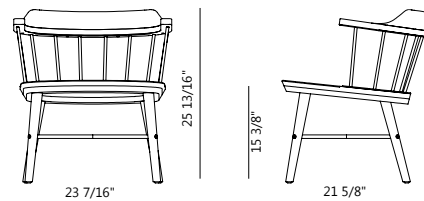

Code EX-S211
Materials Solid wood frame,
Blackened stainless steel
Dimensions W20 11/16" x D19 15/16" x H29 15/16"
Seating height: 17 15/16"

EXCHANGE COLLECTION

Exchange Lounge Chair
by CRÈME

Code EX-S111
Materials Solid wood frame,
Blackened stainless steel
Dimensions W23 7/16" x D21 5/8" x H25 13/16"
Seating height: 15 3/8"

Exchange Lounge Chair Cushion
by CRÈME

Code EX-S100-A1(Back)
EX-S100-A2(Seat)
Materials Upholstery
Dimensions W14 3/4" x D3 5/16" x H7 1/2"
(Back Cushion)
W18 13/16" x D17 5/16" x H7/8"
(Seat Cushion)

Exchange High Back Chair
by CRÈME

Code EX-S231
Materials Solid wood frame,
Blackened stainless steel
Dimensions W21 1/4" x D21 3/16" x H36"
Seating height: 17 15/16"

Exchange Chair Two Seater
by CRÈME

Code EX-S221
Materials Solid wood frame,
Blackened stainless steel
Dimensions W52 3/16" x D19 15/16" x H29 15/16"
Seating height: 17 15/16"

EXCHANGE COLLECTION

Exchange Bar Chair SH610
by CRÈME

Code EX-S311-610
Materials Solid wood frame,
Blackened stainless steel
Dimensions W20 11/16" x D19 15/16" x H34"
Seating height: 24"

Exchange Bar Chair SH750
by CRÈME