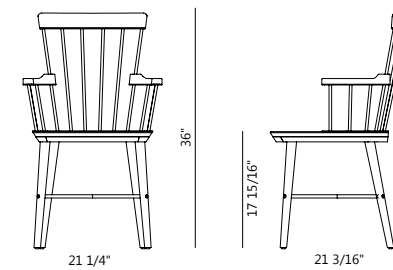

Code EX-S211
Materials Solid wood frame,
Blackened stainless steel
Dimensions W20 11/16" x D19 15/16" x H29 15/16"
Seating height: 17 15/16"

EXCHANGE COLLECTION

Exchange Lounge Chair
by CRÈME

Code EX-S111
Materials Solid wood frame,
Blackened stainless steel
Dimensions W23 7/16" x D21 5/8" x H25 13/16"
Seating height: 15 3/8"

Exchange Lounge Chair Cushion
by CRÈME

Code EX-S100-A1(Back)
EX-S100-A2(Seat)
Materials Upholstery
Dimensions W14 3/4" x D3 5/16" x H7 1/2"
(Back Cushion)
W18 13/16" x D17 5/16" x H7/8"
(Seat Cushion)

Exchange High Back Chair
by CRÈME

Code EX-S231
Materials Solid wood frame,
Blackened stainless steel
Dimensions W21 1/4" x D21 3/16" x H36"
Seating height: 17 15/16"

Exchange Chair Two Seater
by CRÈME

Code EX-S221
Materials Solid wood frame,
Blackened stainless steel
Dimensions W52 3/16" x D19 15/16" x H29 15/16"
Seating height: 17 15/16"

EXCHANGE COLLECTION

Exchange Bar Chair SH610
by CRÈME

Code EX-S311-610
Materials Solid wood frame,
Blackened stainless steel
Dimensions W20 11/16" x D19 15/16" x H34"
Seating height: 24"

Exchange Bar Chair SH750
by CRÈME