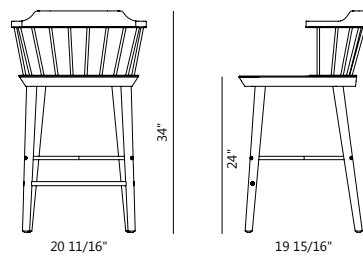

Exchange Lounge Chair Cushion
by CRÈME

Code EX-S100-A1(Back)
EX-S100-A2(Seat)
Materials Upholstery
Dimensions W14 3/4" x D3 5/16" x H7 1/2"
(Back Cushion)
W18 13/16" x D17 5/16" x H7/8"
(Seat Cushion)

Exchange High Back Chair
by CRÈME

Code EX-S231
Materials Solid wood frame,
Blackened stainless steel
Dimensions W21 1/4" x D21 3/16" x H36"
Seating height: 17 15/16"

Exchange Chair Two Seater
by CRÈME

Code EX-S221
Materials Solid wood frame,
Blackened stainless steel
Dimensions W52 3/16" x D19 15/16" x H29 15/16"
Seating height: 17 15/16"

EXCHANGE COLLECTION

Exchange Bar Chair SH610
by CRÈME

Code EX-S311-610
Materials Solid wood frame,
Blackened stainless steel
Dimensions W20 11/16" x D19 15/16" x H34"
Seating height: 24"

Exchange Bar Chair SH750
by CRÈME

Code EX-S311-750
Materials Solid wood frame,
Blackened stainless steel
Dimensions W20 11/16" x D19 15/16" x H39 1/2"
Seating height: 29 1/2"

Exchange Dining Table
by CRÈME

Code EX-T410-2400
EX-T410-2100
EX-T410-1800
Materials Veneer laminate top,
Blackened stainless steel
Dimensions W94 1/2" x D39 3/8" x H29 1/8"
W82 11/16" x D39 3/8" x H29 1/8"
W70 7/8" x D35 7/16" x H29 1/8"