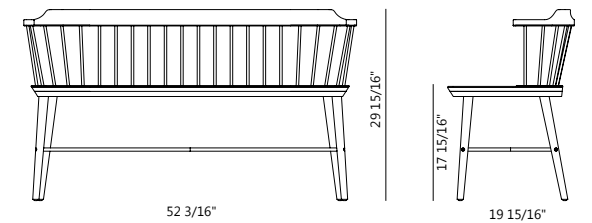

Code EX-S211
Materials Solid wood frame,
Blackened stainless steel
Dimensions W20 11/16" x D19 15/16" x H29 15/16"
Seating height: 17 15/16"

EXCHANGE COLLECTION

Exchange Lounge Chair
by CRÈME

Code EX-S111
Materials Solid wood frame,
Blackened stainless steel
Dimensions W23 7/16" x D21 5/8" x H25 13/16"
Seating height: 15 3/8"

Exchange Lounge Chair Cushion
by CRÈME

Code EX-S100-A1(Back)
EX-S100-A2(Seat)
Materials Upholstery
Dimensions W14 3/4" x D3 5/16" x H7 1/2"
(Back Cushion)
W18 13/16" x D17 5/16" x H7/8"
(Seat Cushion)

Exchange High Back Chair
by CRÈME

Code EX-S231
Materials Solid wood frame,
Blackened stainless steel
Dimensions W21 1/4" x D21 3/16" x H36"
Seating height: 17 15/16"

Exchange Chair Two Seater
by CRÈME

Code EX-S221
Materials Solid wood frame,
Blackened stainless steel
Dimensions W52 3/16" x D19 15/16" x H29 15/16"
Seating height: 17 15/16"

EXCHANGE COLLECTION

Exchange Bar Chair SH610
by CRÈME

Code EX-S311-610
Materials Solid wood frame,
Blackened stainless steel
Dimensions W20 11/16" x D19 15/16" x H34"
Seating height: 24"

Exchange Bar Chair SH750
by CRÈME