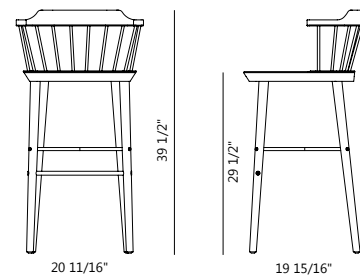

Code EX-S211
Materials Solid wood frame,
Blackened stainless steel
Dimensions W20 11/16" x D19 15/16" x H29 15/16"
Seating height: 17 15/16"

EXCHANGE COLLECTION

Exchange Lounge Chair
by CRÈME

Code EX-S111
Materials Solid wood frame,
Blackened stainless steel
Dimensions W23 7/16" x D21 5/8" x H25 13/16"
Seating height: 15 3/8"

Code EX-S231
Materials Solid wood frame,
Blackened stainless steel
Dimensions W21 1/4" x D21 3/16" x H36"
Seating height: 17 15/16"

Exchange Chair Two Seater
by CRÈME

Code EX-S221
Materials Solid wood frame,
Blackened stainless steel
Dimensions W52 3/16" x D19 15/16" x H29 15/16"
Seating height: 17 15/16"

EXCHANGE COLLECTION

Exchange Bar Chair SH610
by CRÈME

Code EX-S311-610
Materials Solid wood frame,
Blackened stainless steel
Dimensions W20 11/16" x D19 15/16" x H34"
Seating height: 24"

Exchange Bar Chair SH750
by CRÈME

Code EX-S311-750
Materials Solid wood frame,
Blackened stainless steel
Dimensions W20 11/16" x D19 15/16" x H39 1/2"
Seating height: 29 1/2"

Exchange Dining Table
by CRÈME

Code EX-T410-2400
EX-T410-2100
EX-T410-1800
Materials Veneer laminate top,
Blackened stainless steel
Dimensions W94 1/2" x D39 3/8" x H29 1/8"
W82 11/16" x D39 3/8" x H29 1/8"
W70 7/8" x D35 7/16" x H29 1/8"