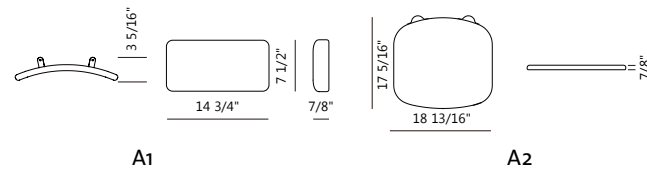

Code EX-S100-A1(Back)
EX-S100-A2(Seat)
Materials Upholstery
Dimensions W14 3/4" x D3 5/16" x H7 1/2"
(Back Cushion)
W18 13/16" x D17 5/16" x H7/8"
(Seat Cushion)